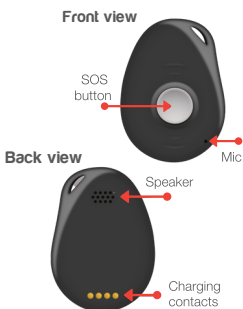

1 Footprint

Footprint is an all-in-one GPS location and falls detector device that will pinpoint your position (accurate to 10m), when an alert is activated.

2 Charge

Fully charge the device for 2-3 hours before you use it for the first time. The device will auto-switch on.

A blue light on the device and a red light on the charging pod will indicate it is charging.

3 Quick setup

To setup, the device needs to pick up a GPS signal. Check the blue LED indicator light. Is it doing a short-flash every three seconds? If not, take the device outside for a few minutes.

Setup is now complete. ✓

4 How to switch it on/off

To turn it on, press and hold the on/off button until the device vibrates and lights flash.

To turn it off, press and hold the on/off button then quickly press and hold the SOS button until all lights stop flashing.

7 Blue LED light

Blue: GPS/power status

Flash type	Every	Status
Single short	3 seconds	Device has a GPS fix
Single long	3 seconds	Device has no GPS fix
None	-	GPS chip is sleeping (off charge)
Solid	-	Device is charging (on charge)
Single	Fast blinking	Battery power less than 15%